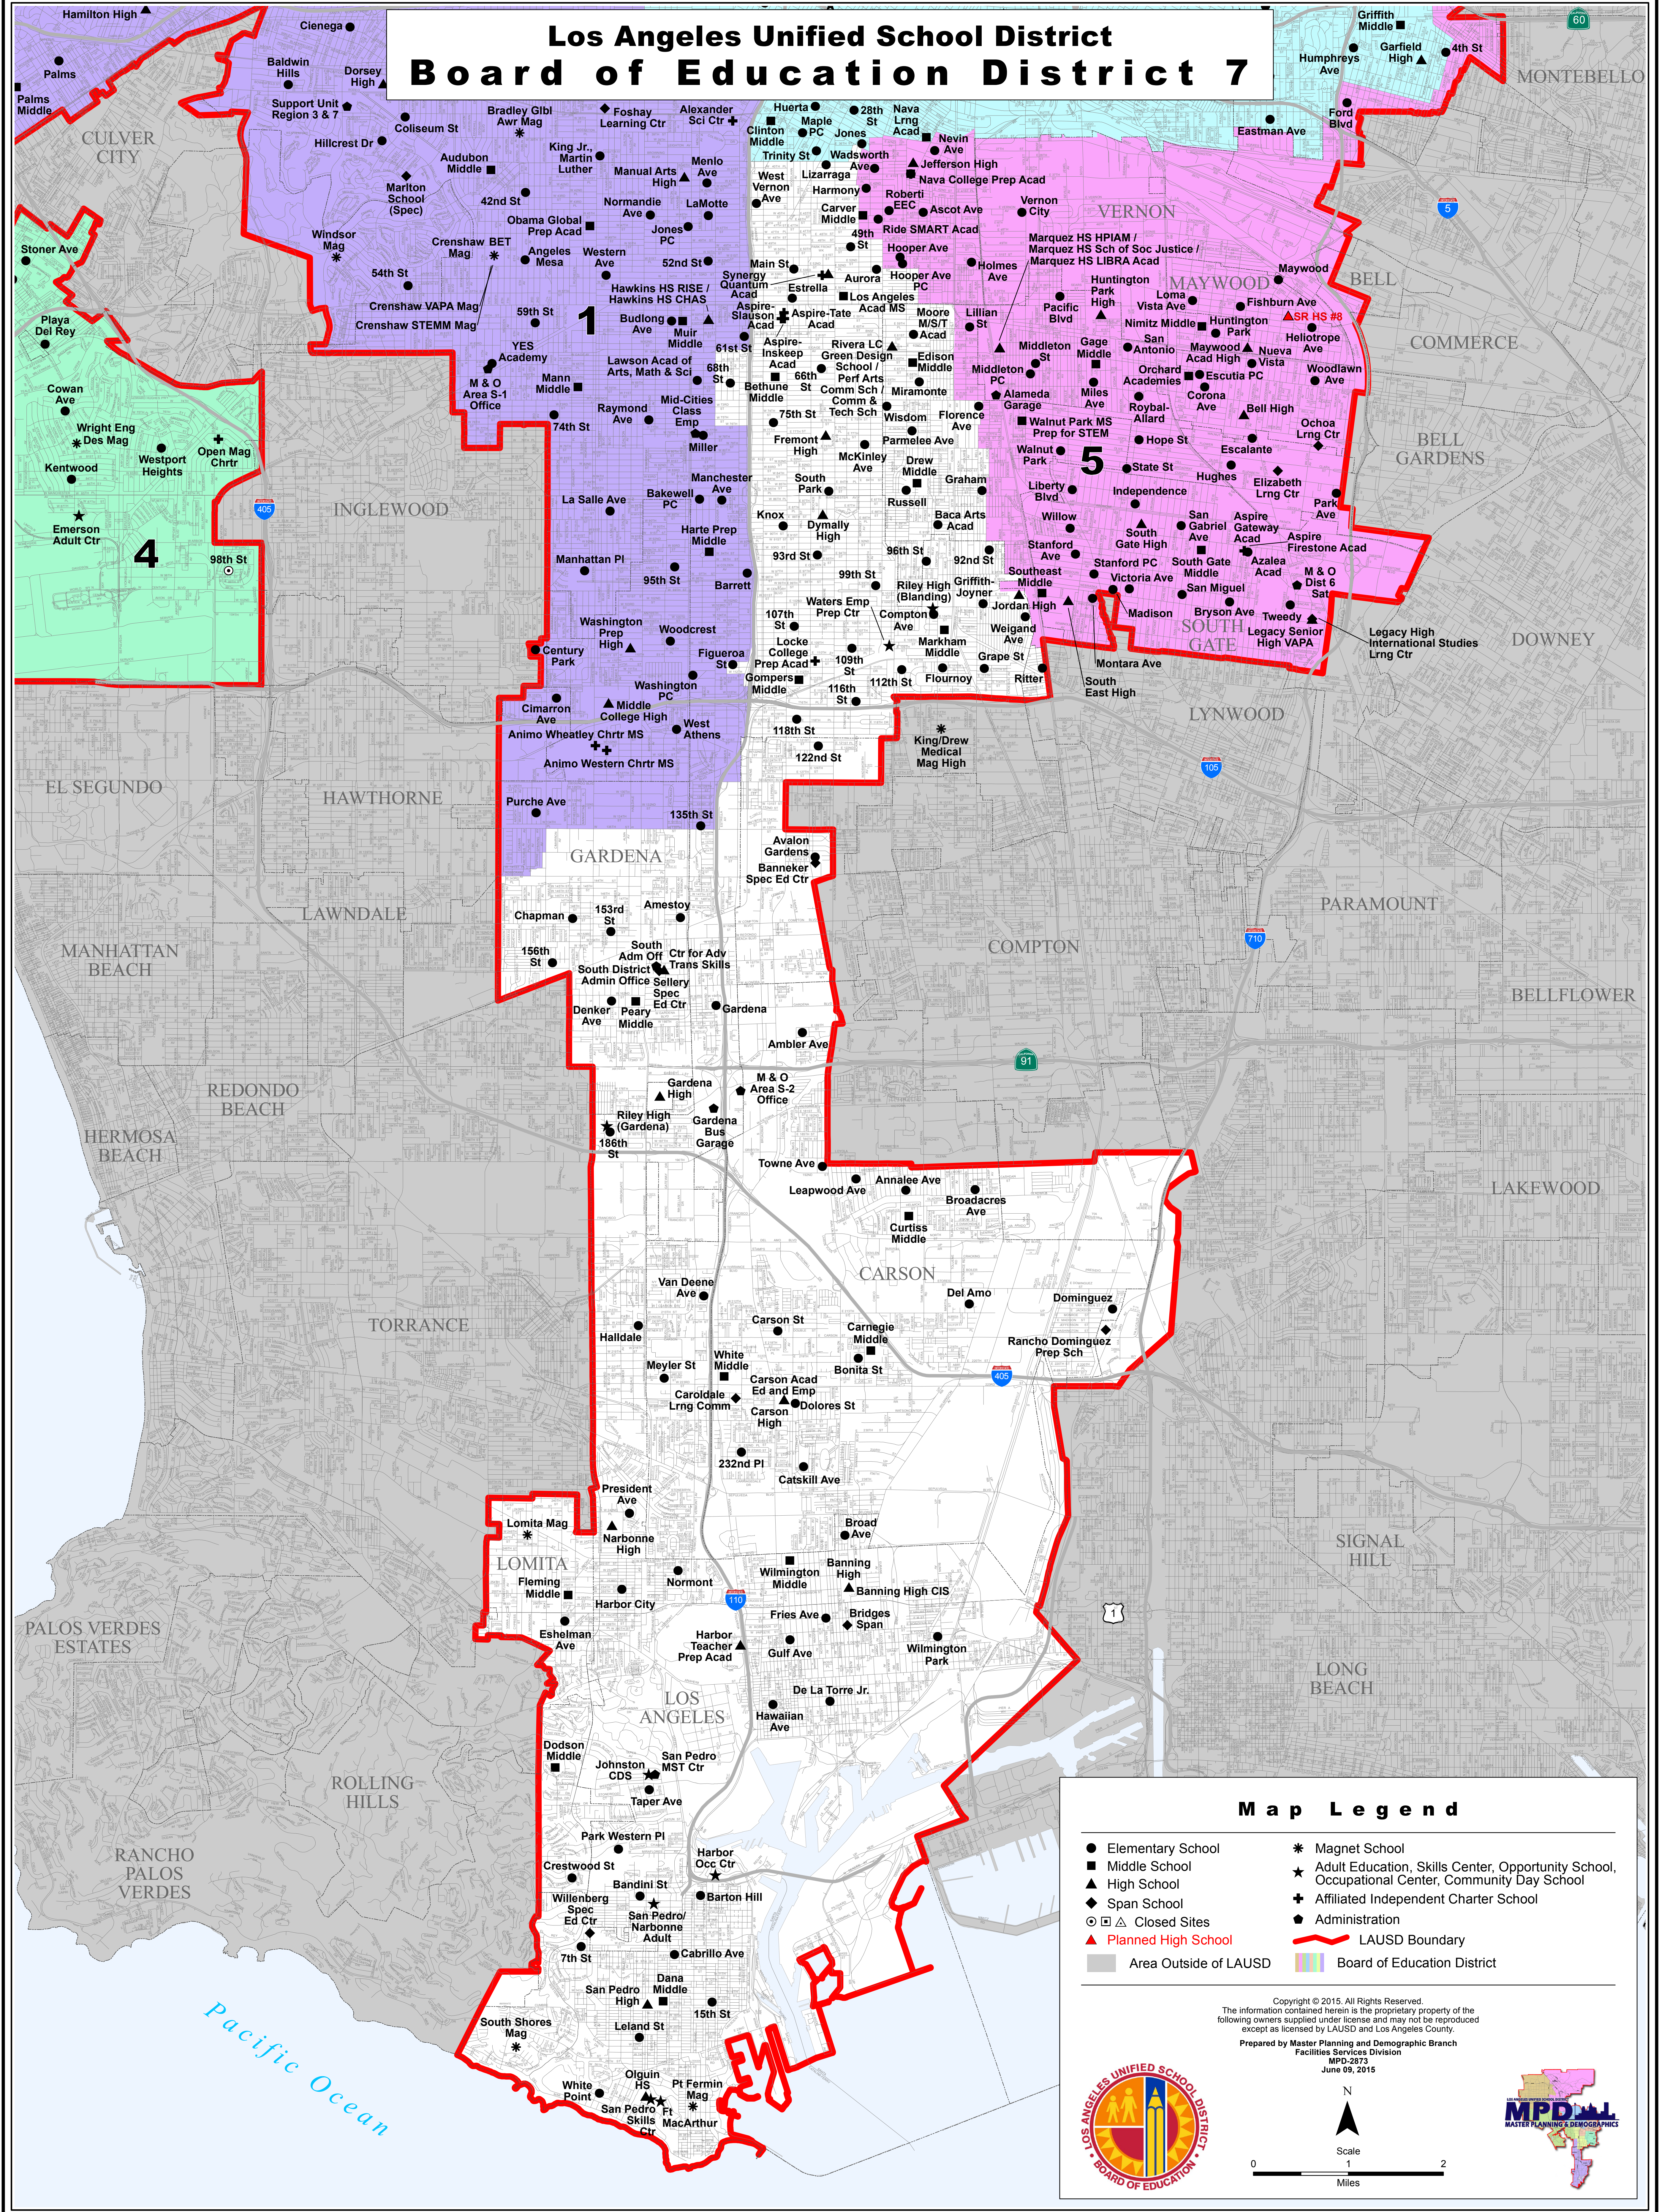

# Los Angeles Unified School District Board of Education District 1

### Map Legend

- Elementary School
- Middle School
- ▲ High School
- ◆ Span School
- □ △ Closed Sites
- ▲ Planned High School
- Magnet School
- ★ Adult Education, Skills Center, Opportunity School, Occupational Center, Community Day School
- ⊕ Affiliated Independent Charter School
- Administration
- LAUSD Boundary
- Board of Education District
- Area Outside of LAUSD

### Map Legend

● Elementary School	* Magnet School
■ Middle School	★ Adult Education, Skills Center, Opportunity School, Occupational Center, Community Day School
▲ High School	+ Affiliated Independent Charter School
◆ Span School	⊕ Administration
⊙ ⊠ ⊡ Closed Sites	— LAUSD Boundary
▲ Planned High School	— Board of Education District
Area Outside of LAUSD	