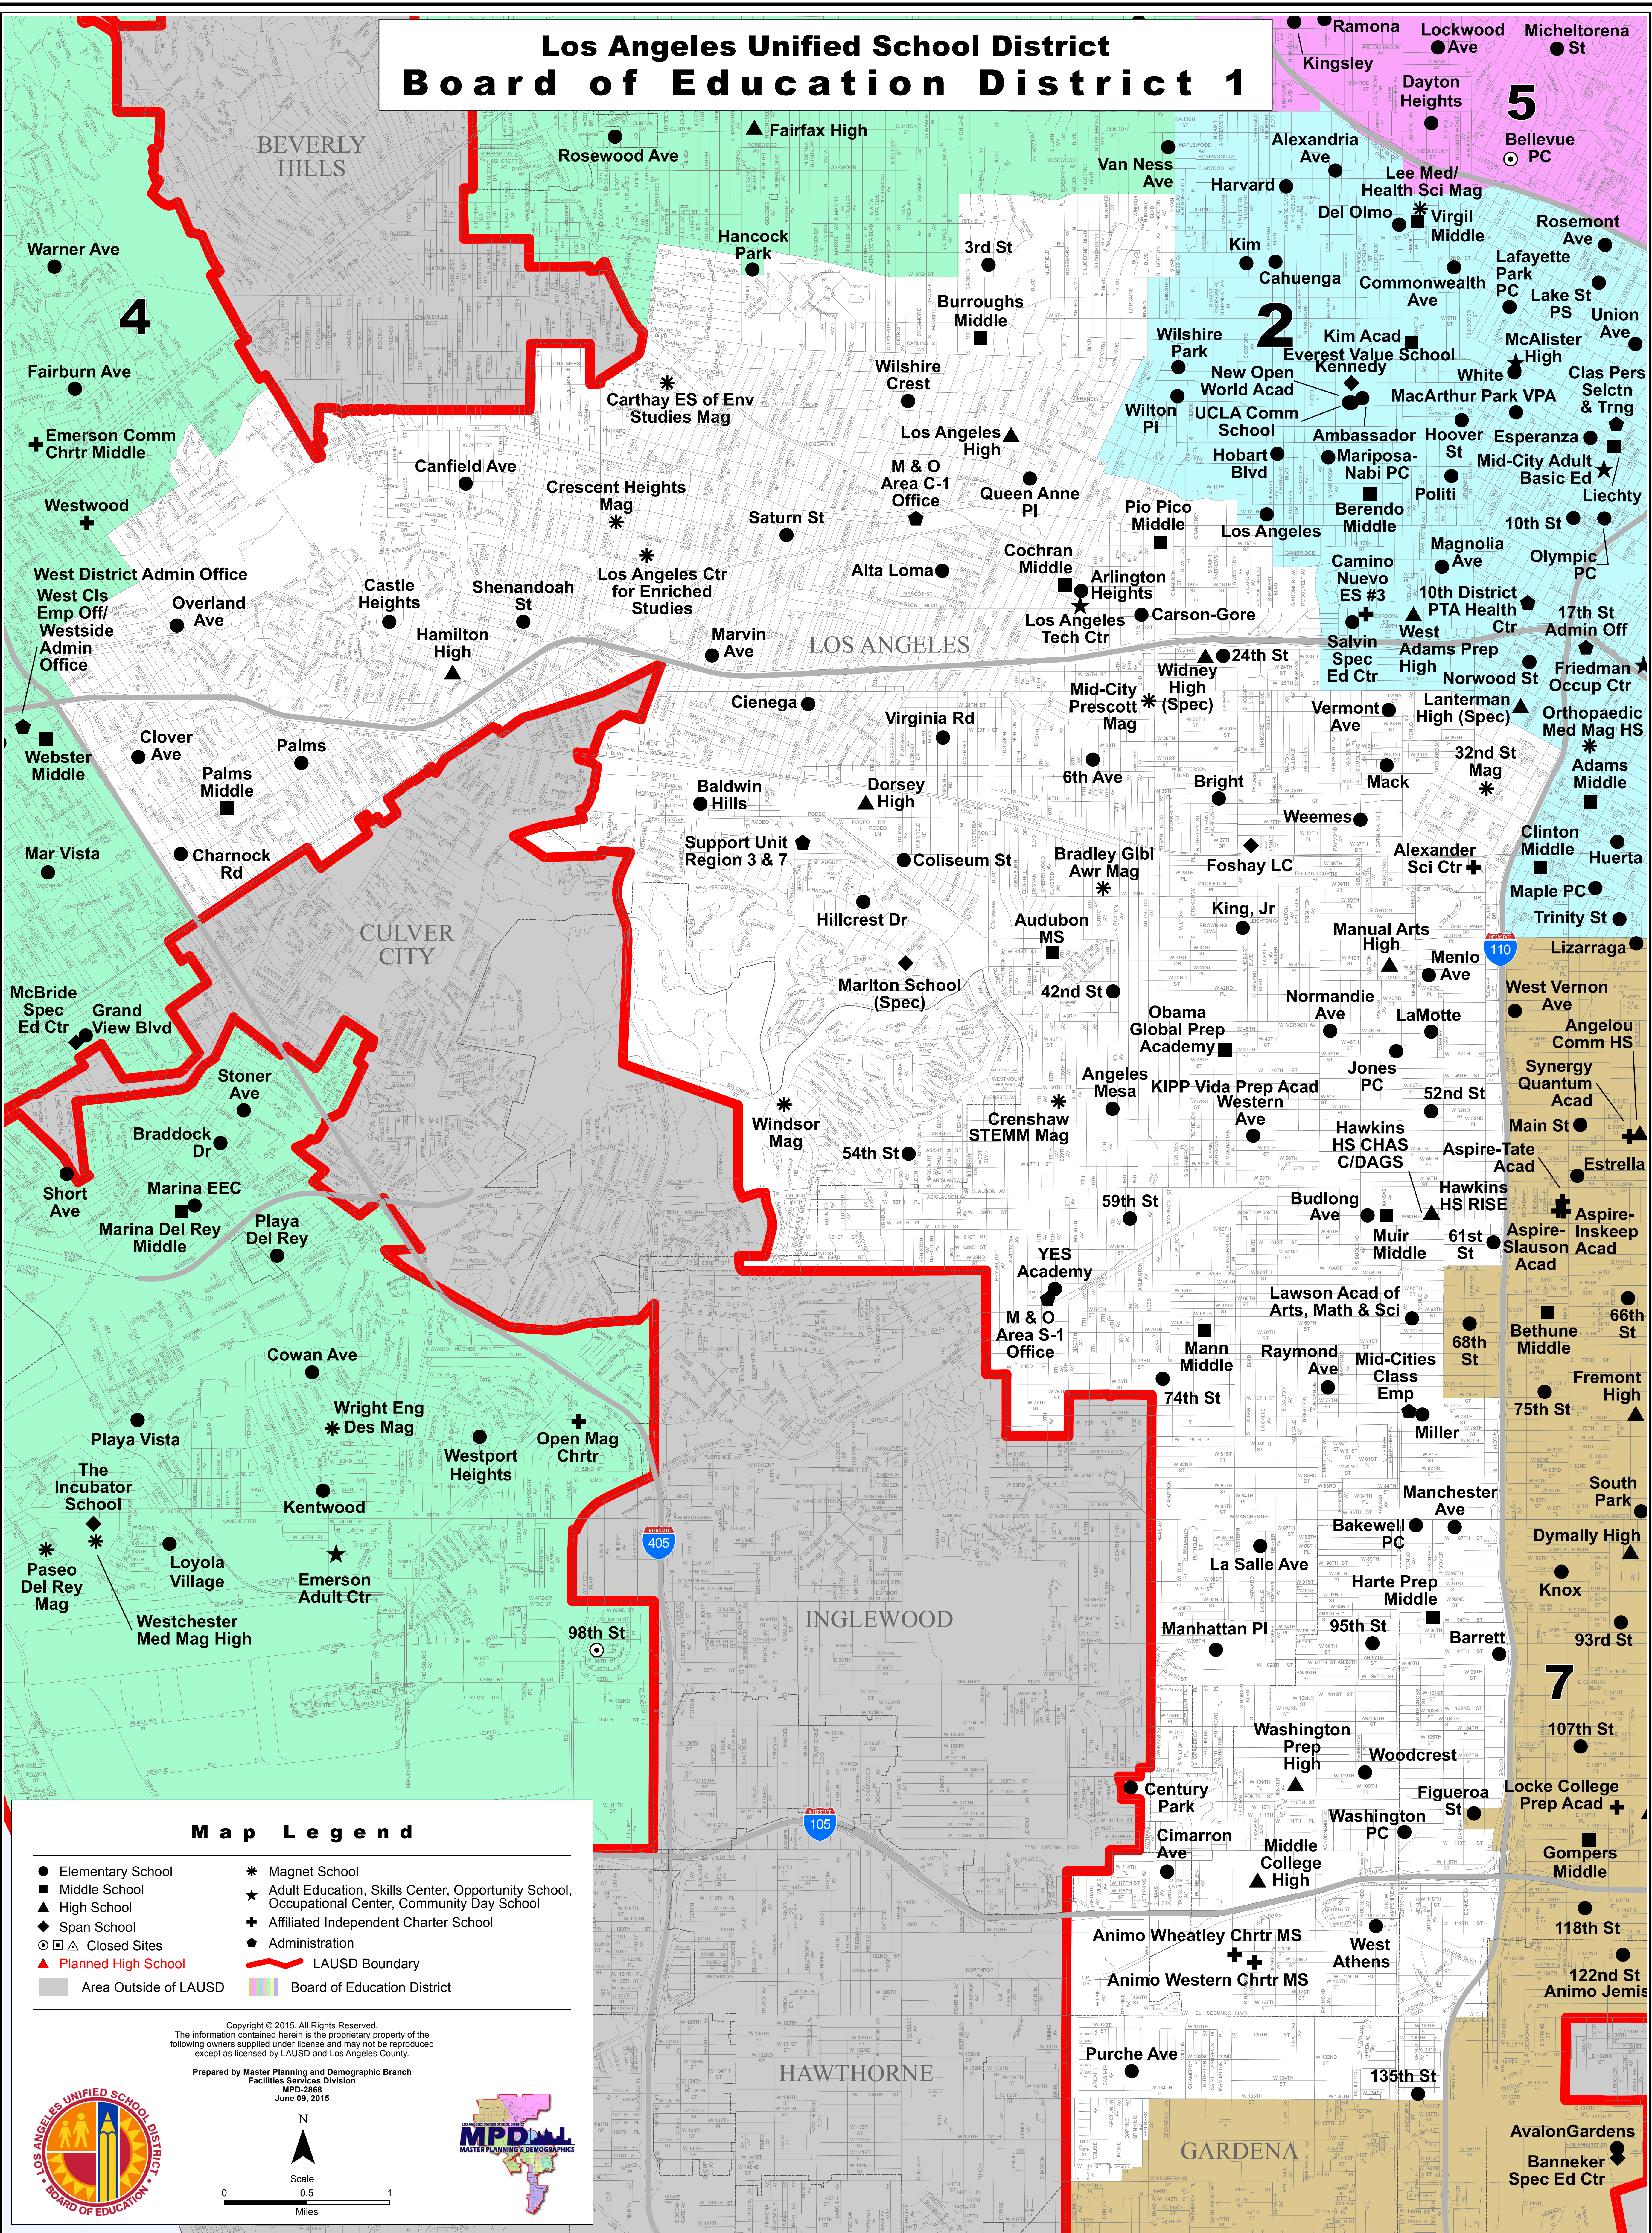

Los Angeles Unified School District Board of Education District 1

Map Legend

- Elementary School
- Middle School
- ▲ High School
- Span School
- □ △ Closed Sites
- ▲ Planned High School
- Magnet School
- ★ Adult Education, Skills Center, Opportunity School, Occupational Center, Community Day School
- ⊕ Affiliated Independent Charter School
- Administration
- LAUSD Boundary
- Board of Education District
- Area Outside of LAUSD

Prepared by Master Planning and Demographic Branch
Facilities Services Division
MPD-2668
June 09, 2015